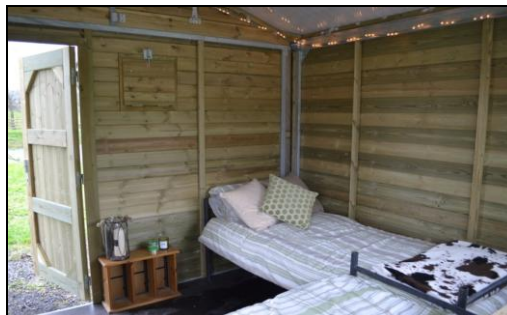

Interior shots using guests own linen and accessories

Come and glamp in one of our Festihuts! These stylish wooden chalets are as functional as they are funky. Popular at festivals in the UK and across Europe, they'll keep you warm and cosy and bring the 'glamp' to camp. You'll have your own bed, enough room to stand up, and they're fully weatherproof and lockable. Bring your own bedding, or we can provide linen for you at an additional charge.

## Caravans:

We have a grassy corner where you can park your caravan. With our on-site toilet and shower facilities, as well as electrical supply available on request, your stay at Clawdd Offa could not be easier to organize.